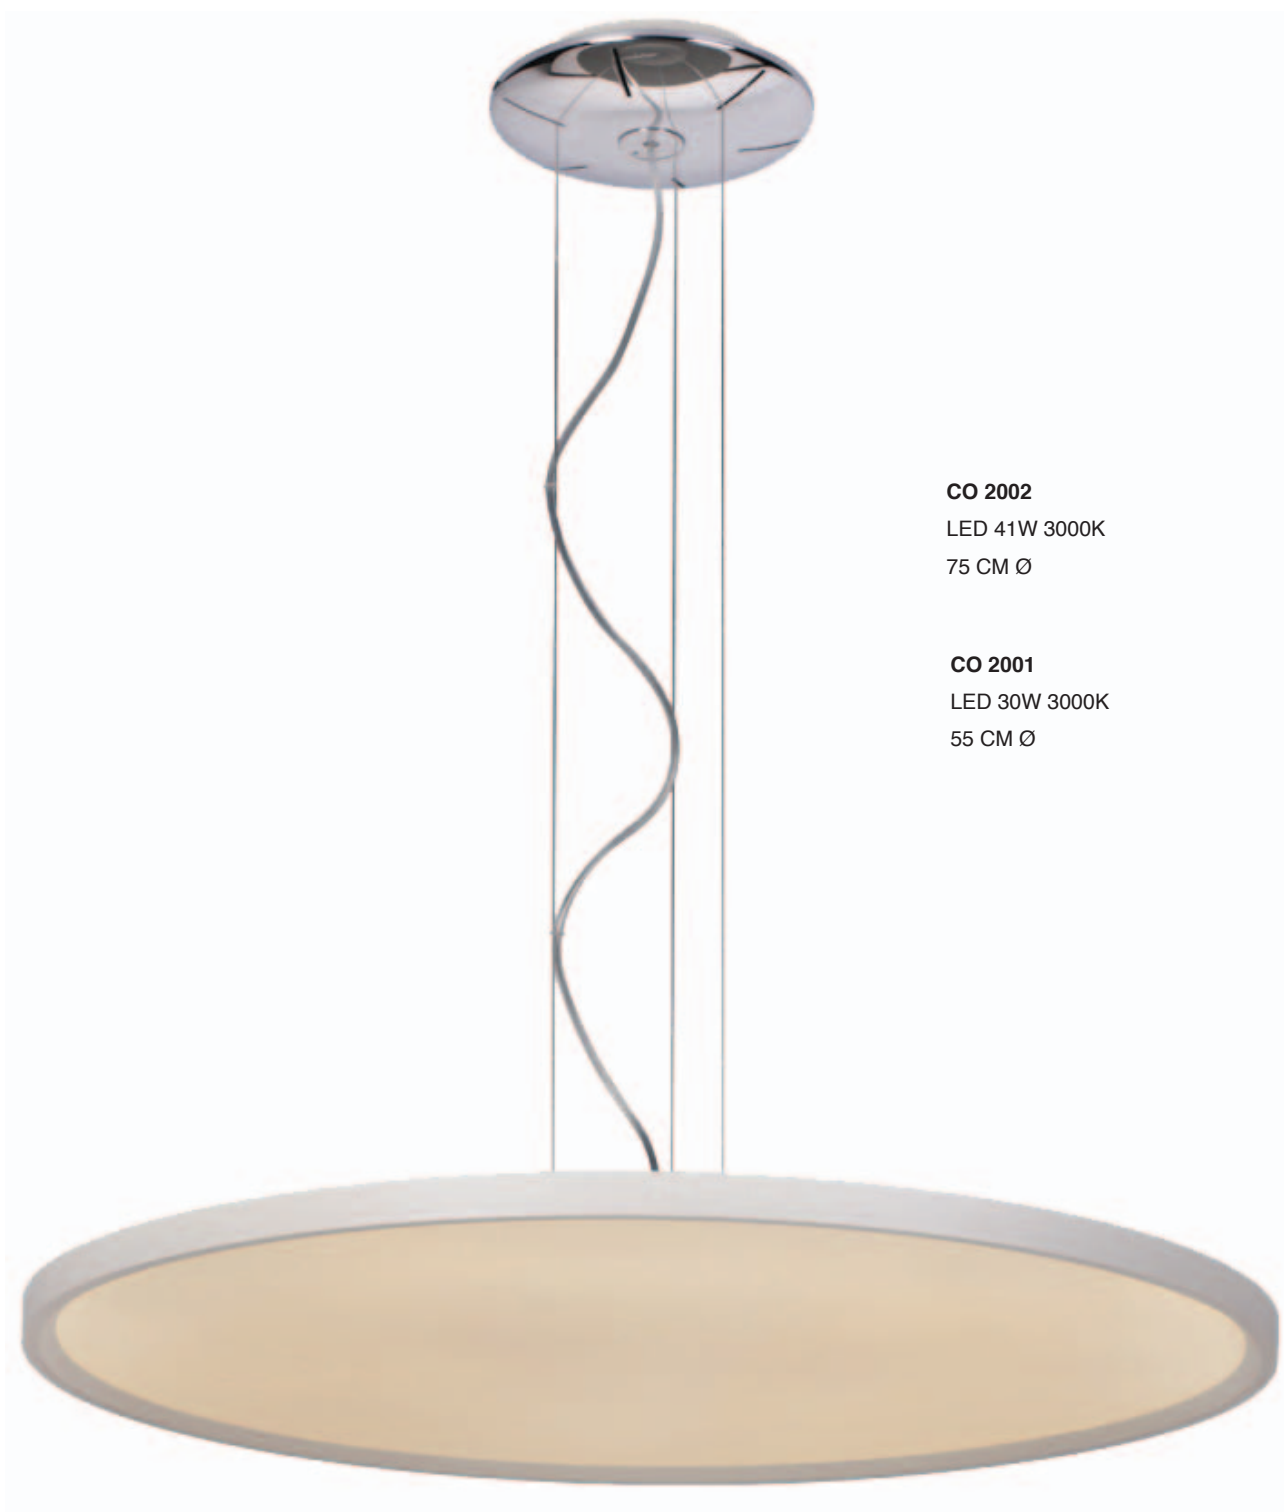

CO 2002
LED 41W 3000K
75 CM Ø

CO 2001
LED 30W 3000K
55 CM Ø

MATERIAL: AÇO / ALUMINIO / POLICARBONATO
COR: CROMADO / BRANCO