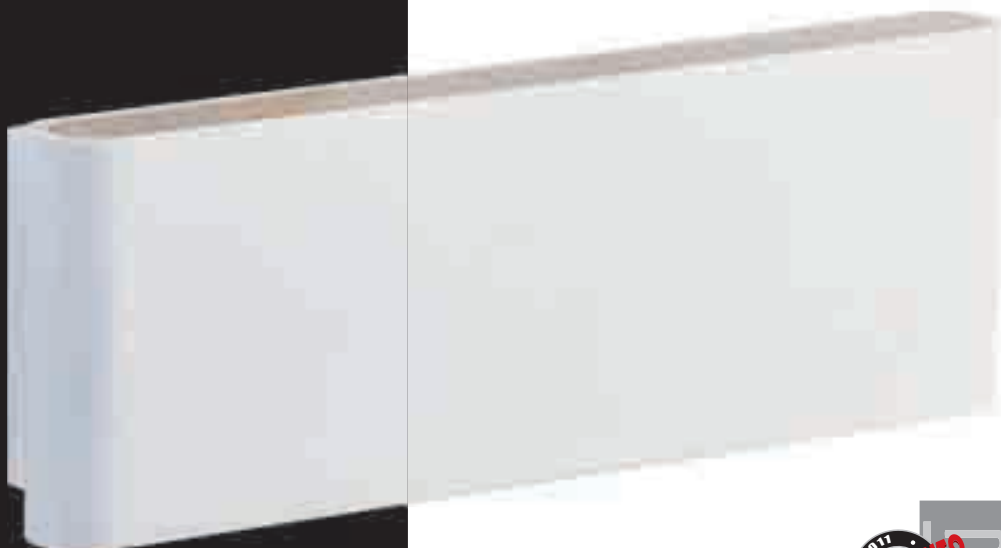

LZ012
LED 9W 3000K
23 CM X 8 CM X 4 CM H

MATERIAL: ALUMINIO
COR: BRANCO